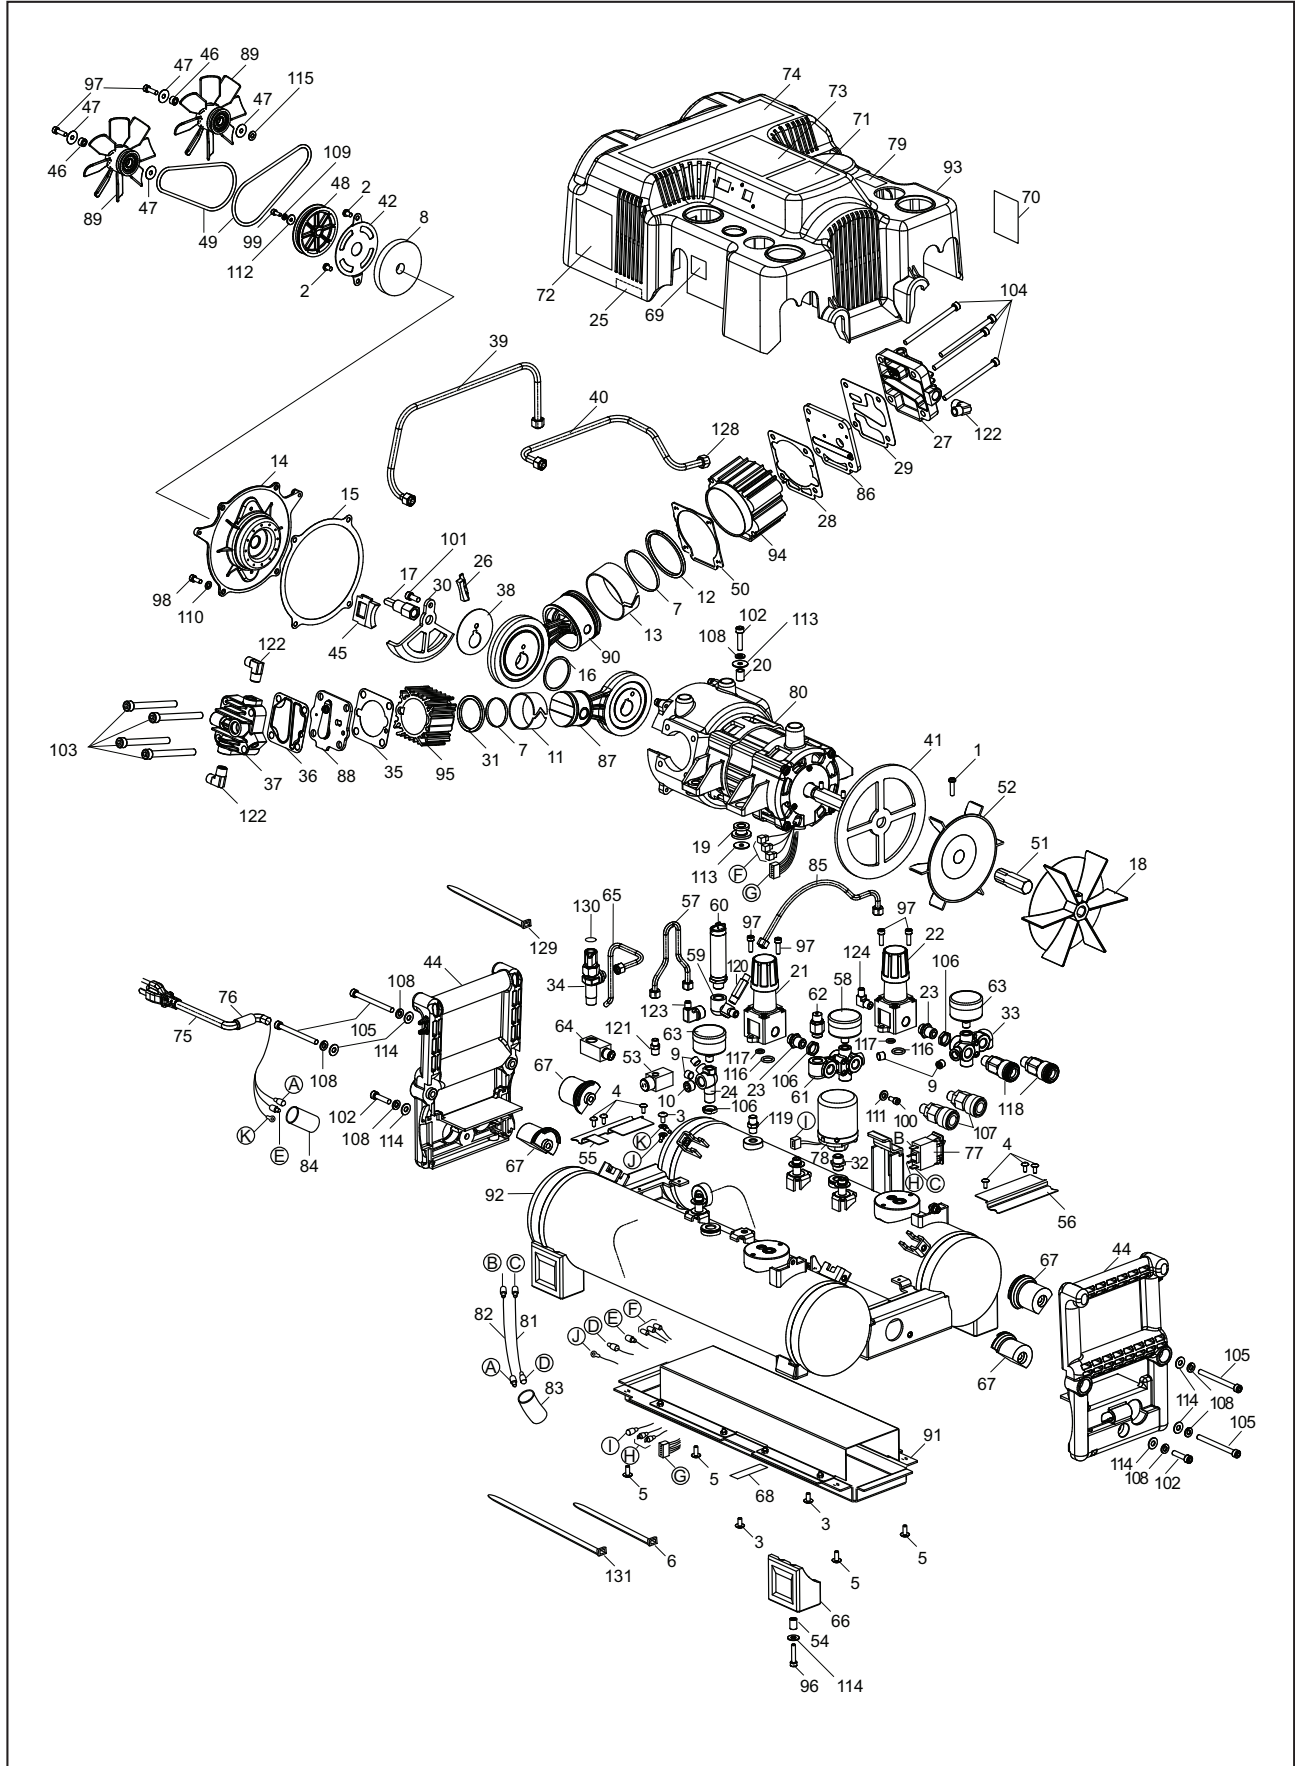

AKHL1050E(CE)

COMPRESSOR

AKHL1050E (CE) - Parts List

Part No.	Part Code	Description
1	AA21112	SCREW 5X20
2	AA21114	SCREW 5X8
3	AA24303	SCREW 5X10
4	AA24505	TRUSS SCREW 4X8
5	AA34801	SCREW 5X12
6	AK10371	BINDING BELT
7	AK10542	PISTON RING RETAINER SPRING
8	AK11188	FILTER ELEMENT
9	AK11252	HEX SCREW R1/8
10	AK11805	HEX SOCKET PLUG 1-4L
11	AK12225	GUIDE LINER S
12	AK12614	PISTON RING 70
13	AK12615	GUIDE LINER 70
14	AK12880	CRANK CASE CAP
15	AK12881	CAP SEAL
16	AK12893	ED STOPPER S
17	AK12912	FAN SHAFT B
18	AK81056	SIROCCO FAN ASSY
19	AK12914	MOUNT RUBBER
20	AK12915	HOLLOW PIN
21	AK12940	REDUCING VALVE L
22	AK12941	REDUCING VALVE H
23	AK12944	HEX NIPPLE G 1/4
24	AK12951	BRACH PIPE
25	AK12971	RUBBER SPONGE
26	AK12972	CRANK CASE LABEL F
27	AK13087	CYLINDER HEAD F
28	AK13715	CYLINDER SEAL F2
29	AK13112	CYLINDER HAED SEAL F
30	AK13113	BALANCER
31	AK13138	PISTON RING
32	AK13234	CONNECTING NIPPLE
33	AK13236	BRACH PIPE H
34	AK13332	DRAIN COCK

35	AK13337	CYLINDER SEAL S
36	AK13338	HEAD SEAL S
37	AK13352	CYLINDER HEAD S
38	AK13673	ED STOPPER FAE2
39	AK13677	PROJECTION PIPE
40	AK13678	INTERMEDIATE PIPE
41	AK13681	FLY-WHEEL
42	AK13682	FILTER RETAINER
44	AK13689	GRIP
45	AK13692	CRANK CASE LABEL S2
46	AK13703	COLLAR
47	AK13704	SHIELD WASHER
48	AK13238	FUN PULLEY
49	AK13706	BELT 4
50	AK13341	CYLINDER SPACER F
51	AK13710	FAN SHAFT D
52	AK13711	SIROCCO FAN 2
53	AK13765	R3/8 ELBOW
54	AK13766	LEG RUBBER COLLAR
55	AK13767	DUST COVER
56	AK13768	DUST COVER 2
57	AK13769	CONNECTING PIPE
58	AK13770	PRESSURE GAUGE 220PSI
59	AK13771	DEFORMED JOINT
60	AK13772	SAFETY VALVE 435PSI
61	AK14037	BRANCH PIPE L3
62	AK13774	SAFETY VALVE 160PSI
63	AK13775	PRESSURE GAUGE 870PSI
64	AK13776	DRAIN JOINT
65	AK70134	EXHAUST PIPE
66	AK13778	LEG RUBBER
67	AK13780	GRIP SPACER
68	AK14024	HIGH TEMPERATURE WARNING LABEL
69	AK13782	AIR TANK CONNECTING LABEL
70	AK13792	TRAP RELEASE LABEL
71	AK13808	REMOVAL HELP LABEL